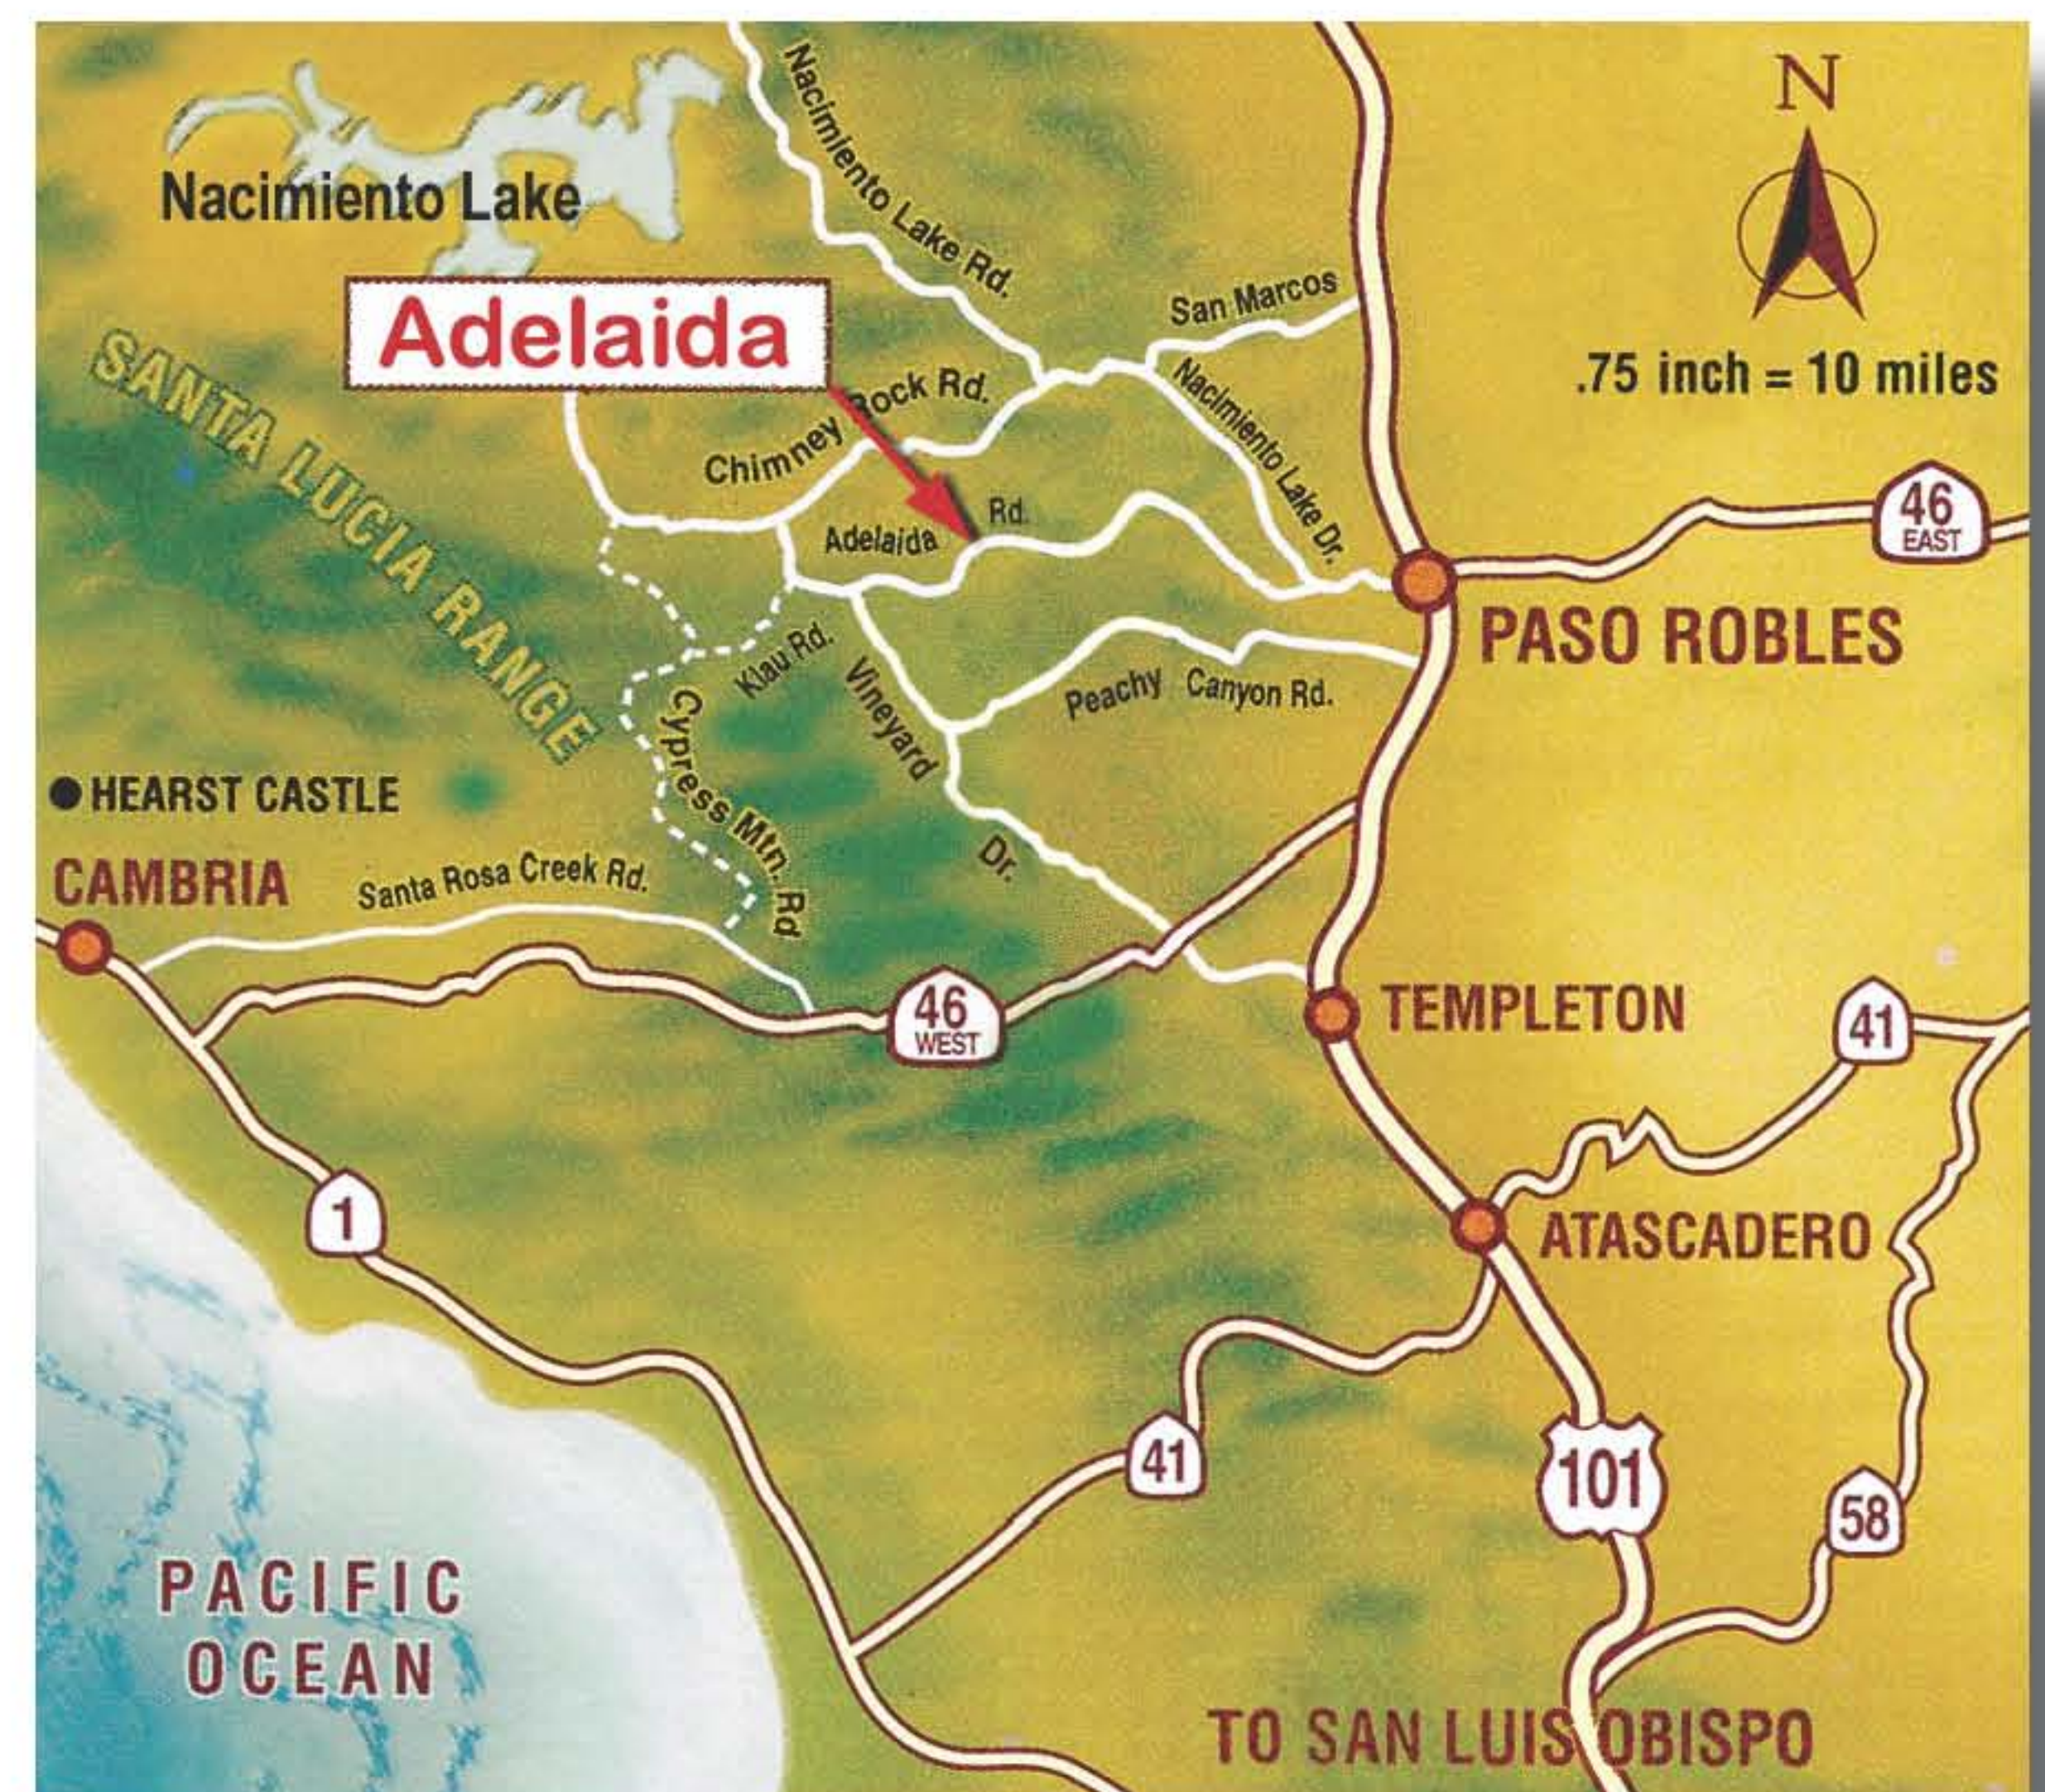

Visit **ADELAIDA CELLARS** on the Wine Taster's Tour to help support the American Cancer Society.

1.800.ACS.2345
www.cancer.org

Hope.Progress.Answers.

Adelaida Cellars will donate \$2 for every registered rider in the rally plus \$5 for every participant who visits the winery's tasting room that weekend. Interested cyclists may make individual contributions independent of the fundraising campaign.

**GREAT WESTERN
BICYCLE RALLY** 

P.O. Box 4389, Culver City, CA 90231
gwbr.org • 310.838.0843

ADELAIDA CELLARS

5805 Adelaida Rd., Paso Robles, CA 93446
adelaida.com • 800.676.1232